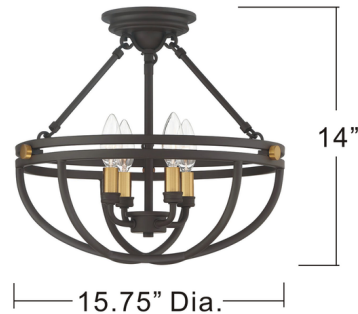

By Quoizel

Description

From rustic to retro and craftsman to contemporary, Quoizel offers something for every style. With top grade materials and impeccable craftsmanship, the Sergeant Semi Flush Ceiling Light withstands the test of time in both quality and design. No matter the room, this fixture will transform your space and allow your personal style to shine through.

Specifications

COLOR	N/A
BODY FINISH	Western Bronze / Brass
WATTAGE	36W
DIMMER	Standard 120V
DIMENSIONS	15.75"W x 14"H x 15.75"D
BULB NOT INCLUDED	4 x B10/Candelabra (E12)/9W/120V LED

Notes:

Shown in western bronze / brass

CANOPY SIZE: 5.5" Dia.

CLICK TO VIEW PRODUCT