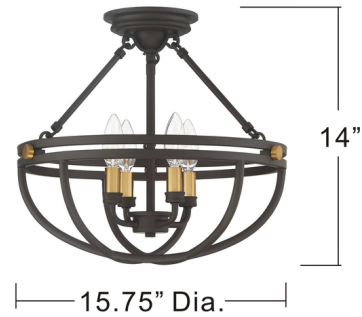

Lightology

lightology.com
866-954-4489
07-07-26

Project: _____

Company: _____

Location: _____ Fixture Type: _____

SPEC #: **QZLI380598**

Approved On: _____ Approved By: _____

Sergeant Semi Flush Ceiling Light By Quoizel

Description

From rustic to retro and craftsman to contemporary, Quoizel offers something for every style. With top grade materials and impeccable craftsmanship, the Sergeant Semi Flush Ceiling Light withstands the test of time in both quality and design. No matter the room, this fixture will transform your space and allow your personal style to shine through.

Specifications

COLOR	N/A
BODY FINISH	Western Bronze / Brass
WATTAGE	36W
DIMMER	Standard 120V
DIMENSIONS	15.75"W x 14"H x 15.75"D
BULB NOT INCLUDED	4 x B10/Candelabra (E12)/9W/120V LED

Notes:

Shown in western bronze / brass

CANOPY SIZE: 5.5" Dia.

CLICK TO VIEW PRODUCT