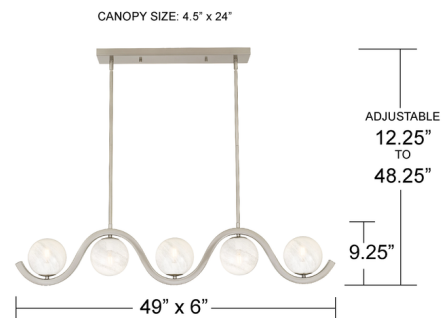

By Quoizel

Description

True to its name, the Spherical Island Light embodies modern art with its curved lines and unique glass orbs. The sculptural island light is finished in a lustrous aged brass or brushed nickel, but the white cloud glass spheres make the real style statement. Hang the fixture over any kitchen island or bar area for instant, eye-catching illumination.

Shown in aged brass / white

NOTE: ALL DIMENSIONS ARE ROUNDED UP TO THE NEAREST 1/4"

Specifications

COLOR White
BODY FINISH Aged Brass
WATTAGE 75W
DIMMER Standard 120V
DIMENSIONS 49"L x 6"W x 9.25"H
BULB NOT INCLUDED 5 x B10/Candelabra (E12)/15W/120V LED

Technical Information

PRODUCT DIMENSIONS Downrods Included: 4 (0.5"D x 6") and 4 (0.5"D x 12") Downrods

CLICK TO VIEW PRODUCT

Notes: