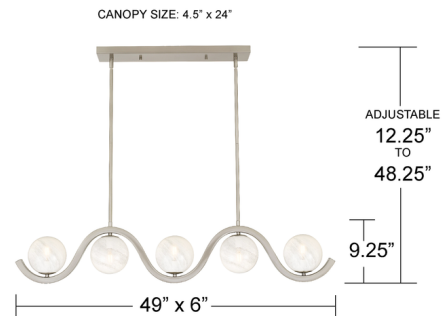

By Quoizel

Description

True to its name, the Spherical Island Light embodies modern art with its curved lines and unique glass orbs. The sculptural island light is finished in a lustrous aged brass or brushed nickel, but the white cloud glass spheres make the real style statement. Hang the fixture over any kitchen island or bar area for instant, eye-catching illumination.

Shown in aged brass / white

NOTE: ALL DIMENSIONS ARE ROUNDED UP TO THE NEAREST 1/4"

Specifications

COLOR White
BODY FINISH Aged Brass
WATTAGE 75W
DIMMER Standard 120V
DIMENSIONS 49"L x 6"W x 9.25"H
BULB NOT INCLUDED 5 x B10/Candelabra (E12)/15W/120V LED

Technical Information

PRODUCT DIMENSIONS Downrods Included: 4 (0.5"D x 6") and 4 (0.5"D x 12") Downrods

CLICK TO VIEW PRODUCT

Notes: