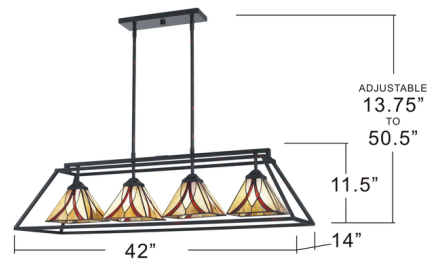

Lightology

lightology.com
866-954-4489
07-07-26

Project: _____

Company: _____

Location: _____ Fixture Type: _____

SPEC #: **QZLI380635**

Approved On: _____ Approved By: _____

Asheville Island Light By Quoizel

Shown in valiant bronze / tiffany classic

CANOPY SIZE: 13" x 4.5"

Specifications

COLOR Tiffany Classic
BODY FINISH Valiant Bronze
WATTAGE 68W
DIMMER Standard 120V
DIMENSIONS 42"L x 14"W x 11.5"H
BULB NOT INCLUDED 4 x A19/Medium (E26)/17W/120V LED

Technical Information

PRODUCT DIMENSIONS Downrods Included: 4 (0.5"D x 6") and 4 (0.5"D x 12") Downrods

CLICK TO VIEW PRODUCT

Notes: