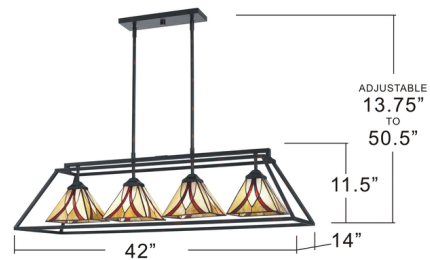

### Specifications

COLOR . . . . . Tiffany Classic  
BODY FINISH . . . . . Valiant Bronze  
WATTAGE . . . . . 68W  
DIMMER . . . . . Standard 120V  
DIMENSIONS . . . . . 42"L x 14"W x 11.5"H  
BULB NOT INCLUDED . . . . . 4 x A19/Medium (E26)/17W/120V LED

### Technical Information

PRODUCT DIMENSIONS Downrods Included: 4 (0.5"D x 6") and 4 (0.5"D x 12") Downrods

Shown in valiant bronze / tiffany classic

CANOPY SIZE: 13" x 4.5"

CLICK TO VIEW PRODUCT

Notes: