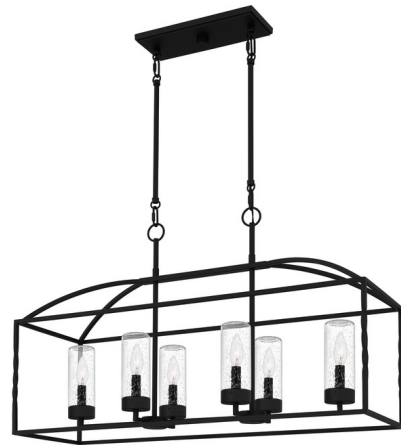

Lightology

lightology.com
866-954-4489
04-22-26

Project: _____

Company: _____

Location: _____ Fixture Type: _____

SPEC #: **QZLI380637**

Approved On: _____ Approved By: _____

Thatcher Outdoor Island Light By Quoizel

Description

Elevate your outdoor living space with the Thatcher Outdoor Island Light. The sleek sculptural silhouette features an open design, allowing the clear seedy glass shades to shine on their own. The finish adds a transitional feel, making Thatcher a perfect complement to any home decor. Hang this versatile linear chandelier on a porch to entertain guests in style.

Shown in earth black / clear seedy

Specifications

COLOR Clear Seedy
BODY FINISH Earth Black
WATTAGE 54W
DIMMER Standard 120V
DIMENSIONS 36.5"L x 11.75"W x 22"H
BULB NOT INCLUDED 6 x B10/Candelabra (E12)/9W/120V LED

Technical Information

PRODUCT DIMENSIONS Downrods Included: 4 (0.5"D x 6") and 4 (0.5"D x 12") Downrods

CLICK TO VIEW PRODUCT

Notes: