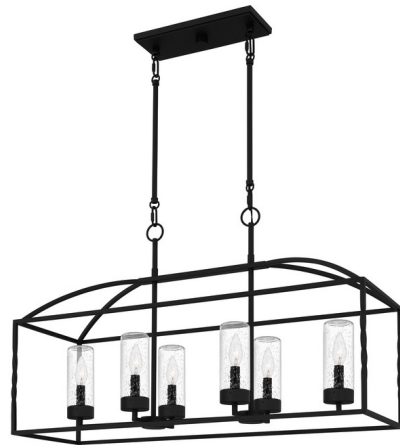

Lightology

lightology.com
866-954-4489
04-23-26

Project: _____

Company: _____

Location: _____ Fixture Type: _____

SPEC #: **QZLI380638**

Approved On: _____ Approved By: _____

Thatcher Island Light

By Quoizel

Description

Elevate your outdoor living space with the Thatcher Island Light. The sleek sculptural silhouette features an open design, allowing the clear seedy glass shades to shine on their own. The finish adds a transitional feel, making Thatcher a perfect complement to any home decor. Hang this versatile linear chandelier indoors over a kitchen island or table.

Shown in earth black / clear seedy

Specifications

COLOR Clear Seedy
BODY FINISH Earth Black
WATTAGE 54W
DIMMER Standard 120V
DIMENSIONS 36.5"L x 11.75"W x 22"H
BULB NOT INCLUDED 6 x B10/Candelabra (E12)/9W/120V LED