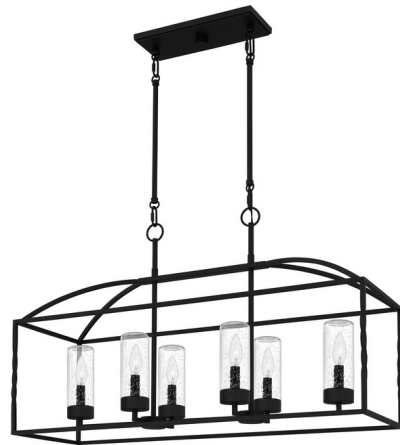

## Thatcher Island Light

By Quoizel

### Description

Elevate your outdoor living space with the Thatcher Island Light. The sleek sculptural silhouette features an open design, allowing the clear seedy glass shades to shine on their own. The finish adds a transitional feel, making Thatcher a perfect complement to any home decor. Hang this versatile linear chandelier indoors over a kitchen island or table.

Shown in earth black / clear seedy

### Specifications

COLOR . . . . . Clear Seedy  
BODY FINISH . . . . . Earth Black  
WATTAGE . . . . . 54W  
DIMMER . . . . . Standard 120V  
DIMENSIONS . . . . . 36.5"L x 11.75"W x 22"H  
BULB NOT INCLUDED . . . . . 6 x B10/Candelabra (E12)/9W/120V LED