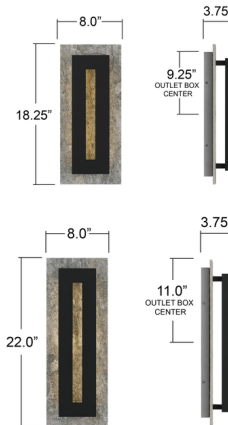

By Quoizel

Description

Illuminate your home's exterior with Tate outdoor wall sconces. Integrated LED light sources shine softly against a sleek aluminum frame.

Specifications

COLOR	N/A
BODY FINISH	Aluminum / Earth Black
WATTAGE	12W
DIMMER	Low Voltage Electronic
DIMENSIONS	8"W x 18.25"H x 3.75"D
INTEGRATED LED MODULE	1 x LED/12W/120-277V LED

Technical Information

COLOR RENDERING	90 CRI
LAMP COLOR	3000K
LUMENS/WATT	100.00
LUMINOUS FLUX	1200 lumens

Shown in aluminum / earth black

CLICK TO VIEW PRODUCT

Notes: