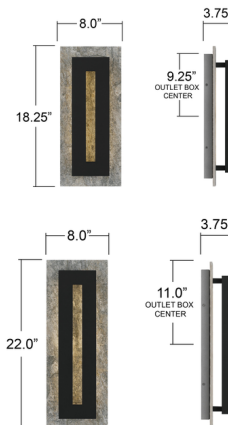

By Quoizel

Description

Illuminate your home's exterior with Tate outdoor wall sconces. Integrated LED light sources shine softly against a sleek aluminum frame.

Specifications

COLOR	N/A
BODY FINISH	Aluminum / Earth Black
WATTAGE	12W
DIMMER	Low Voltage Electronic
DIMENSIONS	8"W x 18.25"H x 3.75"D
INTEGRATED LED MODULE	1 x LED/12W/120-277V LED

Technical Information

COLOR RENDERING	90 CRI
LAMP COLOR	3000K
LUMENS/WATT	100.00
LUMINOUS FLUX	1200 lumens

Shown in aluminum / earth black

CLICK TO VIEW PRODUCT

Notes: