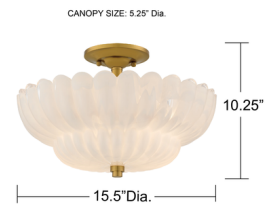

Lightology

lightology.com
866-954-4489
04-15-26

Project: _____

Company: _____

Location: _____ Fixture Type: _____

SPEC #: **QZLI380708**

Approved On: _____ Approved By: _____

Whitecap Semi Flush Ceiling Light By Quoizel

Description

Featuring a beautifully scalloped shade, the Whitecap Semi Flush Ceiling Light is elegant and sophisticated. The glass flows beautifully upward towards the canopy. Whitecap's rich finish provides depth and contrast to the shimmering glass. Hang this beautiful ceiling light in any hallway, foyer, home office, bathroom, or kitchen for instant style.

Shown in mottled cocoa / amber

Specifications

COLOR	Amber
BODY FINISH	Mottled Cocoa
WATTAGE	36W
DIMMER	Standard 120V
DIMENSIONS	15.5"W x 10.25"H x 15.5"D
BULB NOT INCLUDED	4 x B10/Candelabra (E12)/9W/120V LED