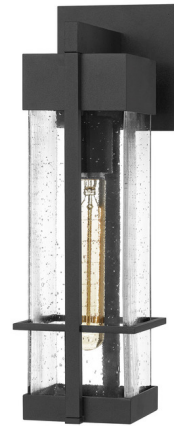

Lightology

lightology.com
866-954-4489
04-17-26

Project: _____

Company: _____

Location: _____ Fixture Type: _____

SPEC #: **QZL1380756**

Approved On: _____ Approved By: _____

Wynn Outdoor Wall Light

By Quoizel

Description

Greet your guests with the luxe style of the the Wynn Outdoor Wall Light. The rectangular silhouette is designed with a minimalist in mind. The clear seedy glass panels are easy to maintain and create a warm and welcoming glow when lit.

Shown in earth black / clear seedy

Specifications

COLOR Clear Seedy
BODY FINISH Earth Black
WATTAGE 17W
DIMMER Standard 120V
DIMENSIONS 5"W x 15.75"H x 6.5"D
BULB NOT INCLUDED 1 x T10/Medium (E26)/17W/120V LED