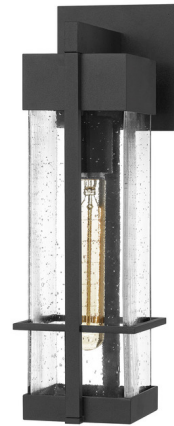

Lightology

lightology.com
866-954-4489
06-01-26

Project: _____

Company: _____

Location: _____ Fixture Type: _____

SPEC #: **QZL1380756**

Approved On: _____ Approved By: _____

Wynn Outdoor Wall Light By Quoizel

Description

Greet your guests with the luxe style of the the Wynn Outdoor Wall Light. The rectangular silhouette is designed with a minimalist in mind. The clear seedy glass panels are easy to maintain and create a warm and welcoming glow when lit.

Shown in earth black / clear seedy

Specifications

COLOR Clear Seedy
BODY FINISH Earth Black
WATTAGE 17W
DIMMER Standard 120V
DIMENSIONS 5"W x 15.75"H x 6.5"D
BULB NOT INCLUDED 1 x T10/Medium (E26)/17W/120V LED