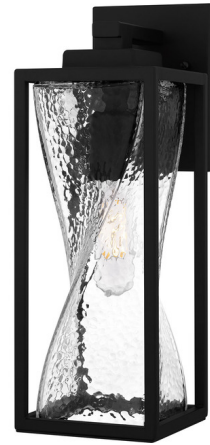

Lightology

lightology.com
866-954-4489
11-07-25

Project: _____

Company: _____

Location: _____ Fixture Type: _____

SPEC #: **QZL1380758**

Approved On: _____ Approved By: _____

Zarah Outdoor Wall Light

By Quoizel

Description

The Zarah Outdoor Wall Light is the perfect companion to transitional style exteriors. Designed to withstand the elements in style, Zarah is an easy way to add illumination to a front porch or landscape.

Shown in matte black / clear hammered

Specifications

COLOR Clear Hammered
BODY FINISH Matte Black
WATTAGE 9W
DIMMER Standard 120V
DIMENSIONS 5"W x 14.25"H x 6.5"D
BULB NOT INCLUDED 1x T10/Medium (E26)/9W/120V LED