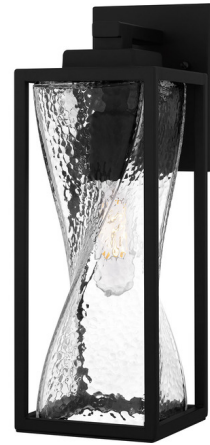

## Zarah Outdoor Wall Light

By Quoizel

### Description

The Zarah Outdoor Wall Light is the perfect companion to transitional style exteriors. Designed to withstand the elements in style, Zarah is an easy way to add illumination to a front porch or landscape.

Shown in matte black / clear hammered

### Specifications

COLOR . . . . . Clear Hammered  
BODY FINISH . . . . . Matte Black  
WATTAGE . . . . . 9W  
DIMMER . . . . . Standard 120V  
DIMENSIONS . . . . . 5"W x 14.25"H x 6.5"D  
BULB NOT INCLUDED . . . . . 1x T10/Medium (E26)/9W/120V LED