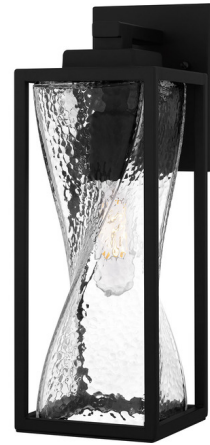

Lightology

lightology.com
866-954-4489
04-28-26

Project: _____

Company: _____

Location: _____ Fixture Type: _____

SPEC #: **QZL1380758**

Approved On: _____ Approved By: _____

Zarah Outdoor Wall Light

By Quoizel

Description

The Zarah Outdoor Wall Light is the perfect companion to transitional style exteriors. Designed to withstand the elements in style, Zarah is an easy way to add illumination to a front porch or landscape.

Shown in matte black / clear hammered

Specifications

COLOR Clear Hammered
BODY FINISH Matte Black
WATTAGE 9W
DIMMER Standard 120V
DIMENSIONS 5"W x 14.25"H x 6.5"D
BULB NOT INCLUDED 1x T10/Medium (E26)/9W/120V LED