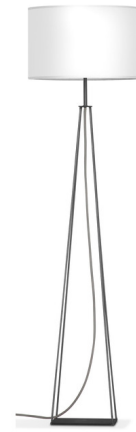

# Lightology

lightology.com  
866-954-4489  
05-16-26

Project: \_\_\_\_\_

Company: \_\_\_\_\_

Location: \_\_\_\_\_ Fixture Type: \_\_\_\_\_

SPEC #: **SEA1380849**

Approved On: \_\_\_\_\_ Approved By: \_\_\_\_\_

## Tower Floor Lamp By Seascape

### Description

The Tower Floor Lamp brings both form and function to your interior space. The long triangular shaped steel frame is topped with an elegant drum shaped linen shade that casts warm shadows of light across your room. On/Off switch is located on the lamp socket.

### Specifications

COLOR . . . . . Linen White  
BODY FINISH . . . . . Black  
WATTAGE . . . . . 17W  
DIMMER . . . . . N/A  
DIMENSIONS . . . . . 16"W x 60"H  
BULB NOT INCLUDED . . . . . 1 x A19/Medium (E26)/17W/120V LED  
OTHER BULB OPTIONS . . . . . A19/Medium (E26)/100W/120V Incandescent  
COUNTRY OF ORIGIN . . . . . United States