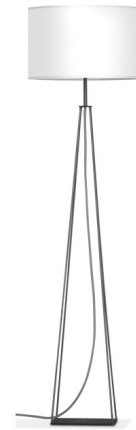

Lightology

lightology.com
866-954-4489
06-30-26

Project: _____

Company: _____

Location: _____ Fixture Type: _____

SPEC #: **SEA1380849**

Approved On: _____ Approved By: _____

Tower Floor Lamp

By Seascape

Description

The Tower Floor Lamp brings both form and function to your interior space. The long triangular shaped steel frame is topped with an elegant drum shaped linen shade that casts warm shadows of light across your room. On/Off switch is located on the lamp socket.

Shown in black / linen white

Specifications

COLOR Linen White
BODY FINISH Black
WATTAGE 17W
DIMMER N/A
DIMENSIONS 16"W x 60"H
BULB NOT INCLUDED 1 x A19/Medium (E26)/17W/120V LED
OTHER BULB OPTIONS A19/Medium (E26)/100W/120V Incandescent
COUNTRY OF ORIGIN United States