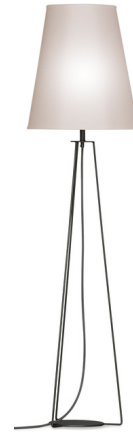

Lightology

lightology.com
866-954-4489
06-04-26

Project: _____

Company: _____

Location: _____ Fixture Type: _____

SPEC #: **SEA1380932**

Approved On: _____ Approved By: _____

Ava Floor Lamp By Seascope

Description

The Ava Floor Lamp brings a durable elegance to your interior space. The sleek tripod style frame is topped by a cone shaped linen shade that casts warm shadows of light across your room. On/Off switch is located on the lamp socket.

Shown in black / linen oatmeal

Specifications

COLOR	Linens Oatmeal
BODY FINISH	Black
WATTAGE	17W
DIMMER	N/A
DIMENSIONS	11"W x 60.5"H
BULB NOT INCLUDED	1 x A19/Medium (E26)/17W/120V LED
OTHER BULB OPTIONS	A19/Medium (E26)/100W/120V Incandescent
COUNTRY OF ORIGIN	United States

Technical Information

PRODUCT DIMENSIONS	Mesh Coated Cord: 144"
--------------------	------------------------

CLICK TO VIEW PRODUCT

Notes: