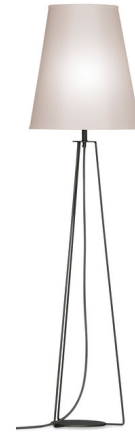

Lightology

lightology.com
866-954-4489
04-15-26

Project: _____

Company: _____

Location: _____ Fixture Type: _____

SPEC #: **SEA1380932**

Approved On: _____ Approved By: _____

Ava Floor Lamp By Seascope

Description

The Ava Floor Lamp brings a durable elegance to your interior space. The sleek tripod style frame is topped by a cone shaped linen shade that casts warm shadows of light across your room. On/Off switch is located on the lamp socket.

Shown in black / linen oatmeal

Specifications

COLOR Linen Oatmeal
BODY FINISH Black
WATTAGE 17W
DIMMER N/A
DIMENSIONS 11"W x 60.5"H
BULB NOT INCLUDED 1 x A19/Medium (E26)/17W/120V LED
OTHER BULB OPTIONS A19/Medium (E26)/100W/120V Incandescent
COUNTRY OF ORIGIN United States