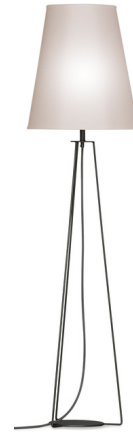

Lightology

lightology.com
866-954-4489
06-04-26

Project: _____

Company: _____

Location: _____ Fixture Type: _____

SPEC #: **SEA1380932**

Approved On: _____ Approved By: _____

Ava Floor Lamp By Seascape

Description

The Ava Floor Lamp brings a durable elegance to your interior space. The sleek tripod style frame is topped by a cone shaped linen shade that casts warm shadows of light across your room. On/Off switch is located on the lamp socket.

Shown in black / linen oatmeal

Specifications

COLOR	Linens Oatmeal
BODY FINISH	Black
WATTAGE	17W
DIMMER	N/A
DIMENSIONS	11"W x 60.5"H
BULB NOT INCLUDED	1 x A19/Medium (E26)/17W/120V LED
OTHER BULB OPTIONS	A19/Medium (E26)/100W/120V Incandescent
COUNTRY OF ORIGIN	United States

Technical Information

PRODUCT DIMENSIONS	Mesh Coated Cord: 144"
--------------------	------------------------

CLICK TO VIEW PRODUCT

Notes: