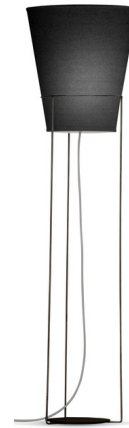

# Lightology

lightology.com  
866-954-4489  
04-15-26

Project: \_\_\_\_\_

Company: \_\_\_\_\_

Location: \_\_\_\_\_ Fixture Type: \_\_\_\_\_

SPEC #: **SEA1380969**

Approved On: \_\_\_\_\_ Approved By: \_\_\_\_\_

## Luke Floor Lamp By Seascape

### Description

The Luke Floor Lamp brings a bold elegance to your interior space. Its torchiere design features a linen shade shaped like an inverted cone, which directs warm light upward, creating soft shadows throughout your room. On/Off switch is located on the lamp socket.

### Specifications

COLOR . . . . . Linen Black  
BODY FINISH . . . . . Black  
WATTAGE . . . . . 17W  
DIMMER . . . . . N/A  
DIMENSIONS . . . . . 16"W x 61"H  
BULB NOT INCLUDED . . . . . 1 x A19/Medium (E26)/17W/120V LED  
OTHER BULB OPTIONS . . . . . A19/Medium (E26)/100W/120V Incandescent  
COUNTRY OF ORIGIN . . . . . United States