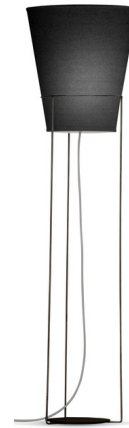

Lightology

lightology.com
866-954-4489
06-04-26

Project: _____

Company: _____

Location: _____ Fixture Type: _____

SPEC #: **SEA1380969**

Approved On: _____ Approved By: _____

Luke Floor Lamp By Seascape

Description

The Luke Floor Lamp brings a bold elegance to your interior space. Its torchiere design features a linen shade shaped like an inverted cone, which directs warm light upward, creating soft shadows throughout your room. On/Off switch is located on the lamp socket.

Shown in black / linen black

Specifications

COLOR Linen Black
BODY FINISH Black
WATTAGE 17W
DIMMER N/A
DIMENSIONS 16"W x 61"H
BULB NOT INCLUDED 1 x A19/Medium (E26)/17W/120V LED
OTHER BULB OPTIONS A19/Medium (E26)/100W/120V Incandescent
COUNTRY OF ORIGIN United States

Technical Information

PRODUCT DIMENSIONS Mesh Coated Cord: 144"

CLICK TO VIEW PRODUCT

Notes: