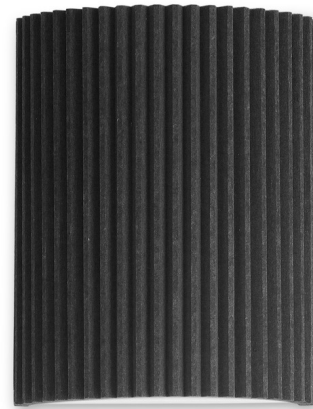

Lightology

lightology.com
866-954-4489
04-15-26

Project: _____

Company: _____

Location: _____ Fixture Type: _____

SPEC #: **SEA1380995**

Approved On: _____ Approved By: _____

Austin Acoustic Wall Sconce

By Seascape

Description

The Austin Acoustic Wall Sconce brings a harmonious simplicity to your interior space. The unique up and down lighting creates a soft, ambient glow across your room. Crafted from recycled plastics, the felt textured material not only exudes organic charm but also reflects our commitment to environmentally friendly practices.

Shown in brushed nickel / black

Specifications

COLOR Black
BODY FINISH Brushed Nickel
WATTAGE 17W
DIMMER Standard 120V
DIMENSIONS 9"W x 11.5"H x 4"D
BULB NOT INCLUDED 1 x A19/Medium (E26)/17W/120V LED
OTHER BULB OPTIONS A19/Medium (E26)/100W/120V Incandescent
COUNTRY OF ORIGIN United States