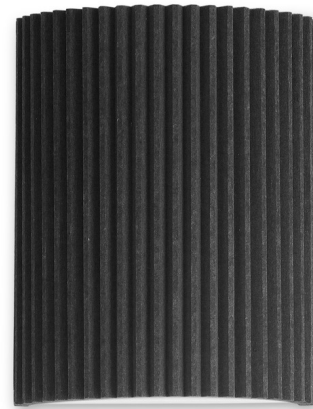

Lightology

lightology.com
866-954-4489
06-04-26

Project: _____

Company: _____

Location: _____ Fixture Type: _____

SPEC #: **SEA1380995**

Approved On: _____ Approved By: _____

Austin Acoustic Wall Sconce

By Seascape

Description

The Austin Acoustic Wall Sconce brings a harmonious simplicity to your interior space. The unique up and down lighting creates a soft, ambient glow across your room. Crafted from recycled plastics, the felt textured material not only exudes organic charm but also reflects our commitment to environmentally friendly practices.

Shown in brushed nickel / black

Specifications

COLOR Black
BODY FINISH Brushed Nickel
WATTAGE 17W
DIMMER Standard 120V
DIMENSIONS 9"W x 11.5"H x 4"D
BULB NOT INCLUDED 1 x A19/Medium (E26)/17W/120V LED
OTHER BULB OPTIONS A19/Medium (E26)/100W/120V Incandescent
COUNTRY OF ORIGIN United States