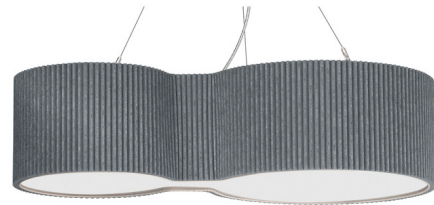

## Aria Acoustic Pendant

By Seascape

### Description

The Aria Pendant brings a modern elegance to your interior space. The offset figure eight shade is crafted from eco conscious recycled plastic and has a ribbed felted texture that also helps absorb sound. Complemented by a bottom diffuser to diffuse a warm glow of light across your room.

Shown in brushed nickel / light grey

### Specifications

COLOR . . . . . Light Grey  
BODY FINISH . . . . . Brushed Nickel  
WATTAGE . . . . . 60W  
DIMMER . . . . . Standard 120V  
DIMENSIONS . . . . . 39"W x 10"H x 22"D  
INTEGRATED LED MODULE . . . . . 2 x LED/30W/120V LED  
COUNTRY OF ORIGIN . . . . . United States