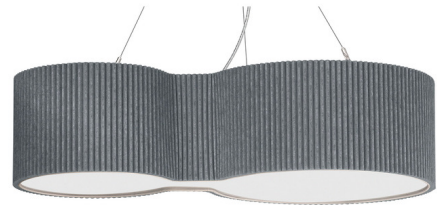

Lightology

lightology.com
866-954-4489
07-10-26

Project: _____

Company: _____

Location: _____ Fixture Type: _____

SPEC #: **SEA1381262**

Approved On: _____ Approved By: _____

Aria Acoustic Pendant

By Seascape

Description

The Aria Pendant brings a modern elegance to your interior space. The offset figure eight shade is crafted from eco conscious recycled plastic and has a ribbed felted texture that also helps absorb sound. Complemented by a bottom diffuser to diffuse a warm glow of light across your room.

Shown in brushed nickel / light grey

Specifications

COLOR Light Grey
BODY FINISH Brushed Nickel
WATTAGE 60W
DIMMER Standard 120V
DIMENSIONS 39"W x 10"H x 22"D
INTEGRATED LED MODULE 2 x LED/30W/120V LED
COUNTRY OF ORIGIN United States

Technical Information

PRODUCT DIMENSIONS Adjustable Cable Lengths: 36"
COLOR RENDERING 90 CRI
LAMP COLOR 2700K
LUMENS/WATT 188.00
LUMINOUS FLUX 5640 lumens

CLICK TO VIEW PRODUCT

Notes: