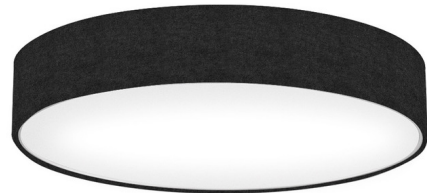

Lightology

lightology.com
866-954-4489
05-17-26

Project: _____

Company: _____

Location: _____ Fixture Type: _____

SPEC #: **SEA1381460**

Approved On: _____ Approved By: _____

Ayden Ceiling Flush Light

By Seascape

Description

The Ayden Ceiling Flush Light adds a simple elegance to your interior space. Its textured faux felt shade remains dark, while a bottom diffuser spreads a warm glow of light throughout your room.

Shown in brushed nickel / felt flannel

Specifications

COLOR Felt Flannel
BODY FINISH Brushed Nickel
WATTAGE 30W
DIMMER Low Voltage Electronic
DIMENSIONS 12"W x 4.5"H
INTEGRATED LED MODULE 1 x LED/30W/120V LED
COUNTRY OF ORIGIN United States

Technical Information

COLOR RENDERING 90 CRI
LAMP COLOR 2700K
LUMENS/WATT 94.00
LUMINOUS FLUX 2820 lumens

CLICK TO VIEW PRODUCT

Notes: