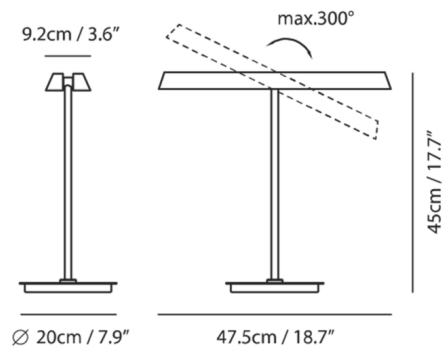

CLICK TO VIEW PRODUCT

Notes: