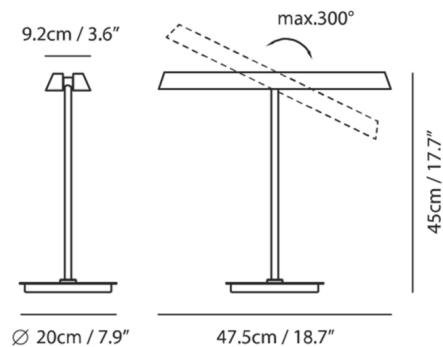

CLICK TO VIEW PRODUCT

Notes: