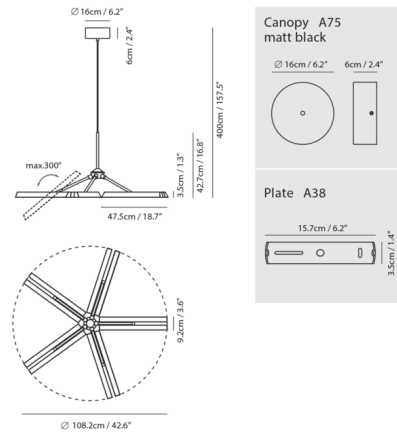

Description

The Konnect P10 Pendant offers functional, versatile illumination in an edgy contemporary form. Inspired by modernist architecture, it is made of 5 branching arms, each supporting thick LED bars. The LED bars can be rotated up to 300 degrees to aim their light and create uniquely customized arrangements. TRIAC dimmable.

Shown in matte black / champagne gold

Specifications

COLOR Champagne Gold
BODY FINISH Matte Black
WATTAGE 50W
DIMMER Standard 120V
DIMENSIONS 42.6"W x 16.8"H
INTEGRATED LED MODULE 10 x LED/5W/120V LED

Technical Information