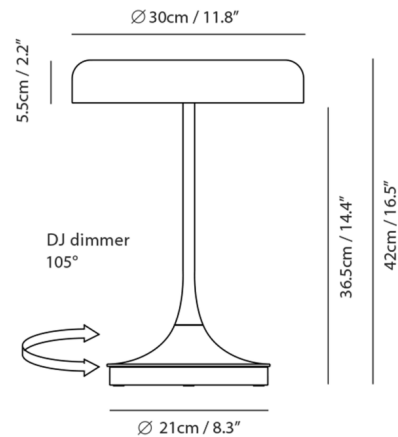

Description

The Mr. DJ Table Lamp forgoes conventional light switches in favor of an innovative, rotating base which controls the brightness. The lamp's base is made from a translucent material, which reveals the lamp's brass gear mechanism reminiscent of a finely crafted timepiece. The lamp is capped with a slim shade and integrated LED light source for a sleek, modern look.

Specifications

COLOR	N/A
BODY FINISH	Black
WATTAGE	18W
DIMMER	N/A
DIMENSIONS	11.8"W x 16.5"H
INTEGRATED LED MODULE	1 x LED/18W/120V LED

Technical Information

COLOR RENDERING	90 CRI
LAMP COLOR	2700K
LUMENS/WATT	105.56
LUMINOUS FLUX	1900 lumens

Shown in black

CLICK TO VIEW PRODUCT

Notes: