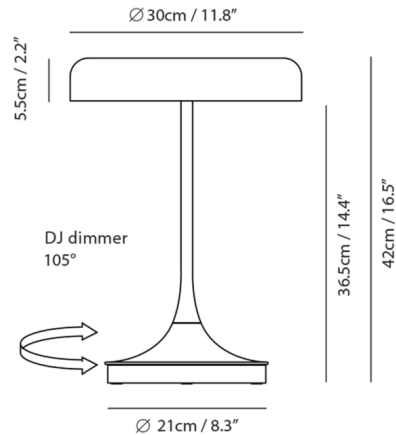

Description

The Mr. DJ Table Lamp forgoes conventional light switches in favor of an innovative, rotating base which controls the brightness. The lamp's base is made from a translucent material, which reveals the lamp's brass gear mechanism reminiscent of a finely crafted timepiece. The lamp is capped with a slim shade and integrated LED light source for a sleek, modern look.

Specifications

COLOR	N/A
BODY FINISH	Black
WATTAGE	18W
DIMMER	N/A
DIMENSIONS	11.8"W x 16.5"H
INTEGRATED LED MODULE	1 x LED/18W/120V LED

Technical Information

COLOR RENDERING	90 CRI
LAMP COLOR	2700K
LUMENS/WATT	105.56
LUMINOUS FLUX	1900 lumens

Shown in black

CLICK TO VIEW PRODUCT

Notes: