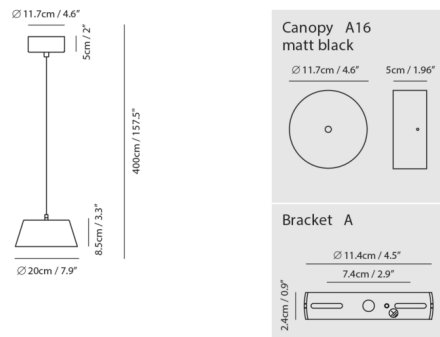

Description

The Olo XL Pendant uses the basic shapes of the circle and the line to create a versatile, modern fixture. The hollow shade is lined an with integrated, glare-free LED around the rim to provide pleasant, even illumination. Olo's minimalist aesthetic will complement a wide variety of decor styles. TRIAC dimmable.

Shown in black / cocoa

Specifications

COLOR	Cocoa
BODY FINISH	Black
WATTAGE	14W
DIMMER	Standard 120V
DIMENSIONS	7.9"W x 3.3"H
INTEGRATED LED MODULE	1 x LED/14W/120V LED

Technical Information

COLOR RENDERING	90 CRI
LAMP COLOR	3000K
LUMENS/WATT	67.00
LUMINOUS FLUX	938 lumens