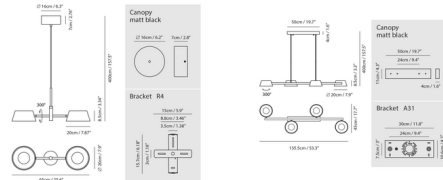

### Description

The Olo XL Linear Pendant uses the basic shapes of circles and lines to create a versatile, modern fixture. The hollow shades are lined an with integrated, glare-free LED around the rim to provide pleasant, even illumination. Each shade can be independently rotated 300 degrees to aim the light wherever it is needed most. Olo's minimalist aesthetic will complement a wide variety of decor styles. TRIAC dimmable. Note: Cocoa shade color is only available in 53.3 inch size.

### Specifications

COLOR	Black
BODY FINISH	Black
WATTAGE	28W
DIMMER	Standard 120V
DIMENSIONS	25.6"L x 7.9"W x 3.34"H
INTEGRATED LED MODULE	2 x LED/14W/120V LED