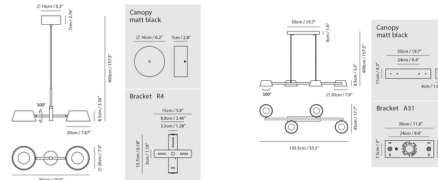

### Description

The Olo XL Linear Pendant uses the basic shapes of circles and lines to create a versatile, modern fixture. The hollow shades are lined an with integrated, glare-free LED around the rim to provide pleasant, even illumination. Each shade can be independently rotated 300 degrees to aim the light wherever it is needed most. Olo's minimalist aesthetic will complement a wide variety of decor styles. TRIAC dimmable. Note: Cocoa shade color is only available in 53.3 inch size.

### Specifications

COLOR	Cocoa
BODY FINISH	Black
WATTAGE	56W
DIMMER	Standard 120V
DIMENSIONS	53.3"L x 17.7"W x 3.34"H
INTEGRATED LED MODULE	4 x LED/14W/120V LED