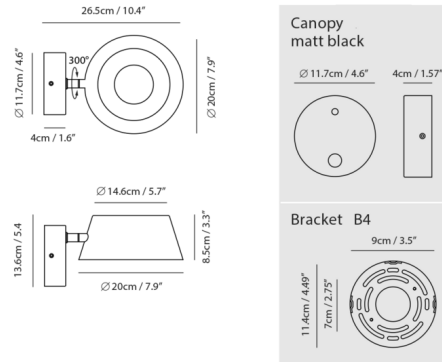

Shown in black / champagne gold

CLICK TO VIEW PRODUCT

Notes: