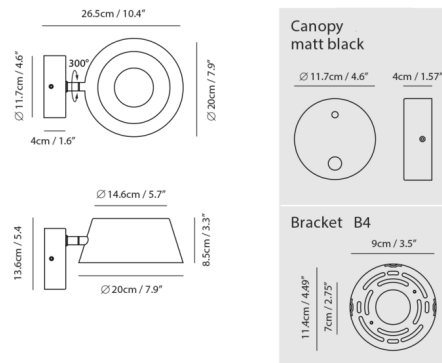

Shown in black / champagne gold

CLICK TO VIEW PRODUCT

Notes: