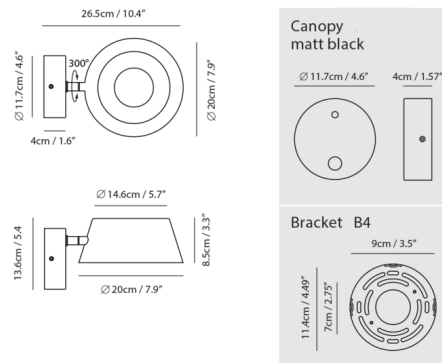

Shown in black / cocoa