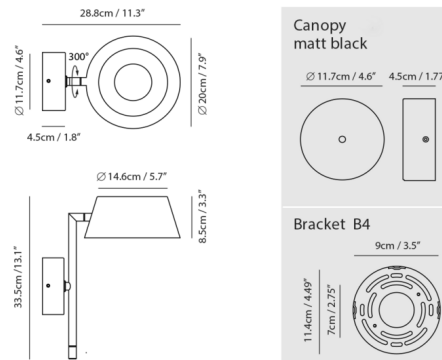

CLICK TO VIEW PRODUCT

Notes: