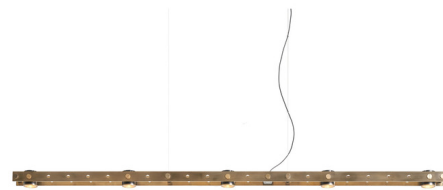

Description

The Tram Linear Pendant combines modern and nostalgic influences to create a functional fixture with a unique aesthetic. The pendant's frame is made of brass for both its aesthetic and electrical conductivity, which allows the adjustable spotlights to be powered wirelessly when they are screwed into the track. The spotlights can be repositioned along the track and rotated 360 degrees to aim the light precisely where it is needed. TRIAC dimmable.

Specifications

COLOR	N/A
BODY FINISH	Brass
WATTAGE	20W
DIMMER	Standard 120V
DIMENSIONS	58.9"L x 2.6"W x 2.05"H
INTEGRATED LED MODULE	5 x LED/4W/120V LED
COUNTRY OF ORIGIN	China

Technical Information

COLOR RENDERING	95 CRI
LAMP COLOR	3000K
LUMENS/WATT	301.25
LUMINOUS FLUX	1205 lumens