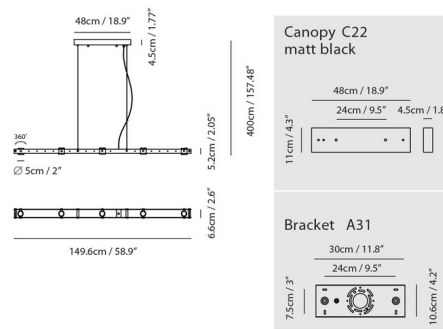

Lightology

lightology.com
866-954-4489
04-21-26

Project: _____
Company: _____
Location: _____ Fixture Type: _____
SPEC #: **SEE1381591**
Approved On: _____ Approved By: _____

Tram Linear Pendant By Seed Design

Description

The Tram Linear Pendant combines modern and nostalgic influences to create a functional fixture with a unique aesthetic. The pendant's frame is made of brass for both its aesthetic and electrical conductivity, which allows the adjustable spotlights to be powered wirelessly when they are screwed into the track. The spotlights can be repositioned along the track and rotated 360 degrees to aim the light precisely where it is needed. TRIAC dimmable.

Specifications

COLOR	N/A
BODY FINISH	Brass
WATTAGE	20W
DIMMER	Standard 120V
DIMENSIONS	58.9"L x 2.6"W x 2.05"H
INTEGRATED LED MODULE	5 x LED/4W/120V LED
COUNTRY OF ORIGIN	China

Technical Information

COLOR RENDERING	95 CRI
LAMP COLOR	3000K
LUMENS/WATT	301.25
LUMINOUS FLUX	1205 lumens

Shown in brass

CLICK TO VIEW PRODUCT

Notes: