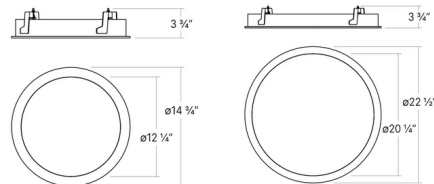

CLICK TO VIEW PRODUCT

Notes: