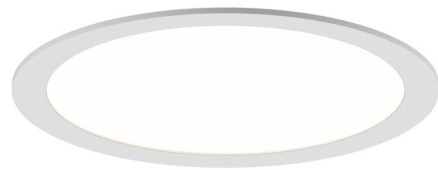

By Sonneman

Description

With its slim profile, the Pi Recessed Ceiling Light is a great solution for spaces with low ceilings or minimal clearance above the ceiling. The fixture recesses into the ceiling with only a thin trim and acrylic LED panel exposed for a clean, seamless look. Pi's integrated LED light source provides warm, diffused illumination suitable for both residential and commercial applications.

Specifications

COLOR White
BODY FINISH Satin White
WATTAGE 30W
DIMMER Low Voltage Electronic
DIMENSIONS 14.75"W x 3.75"H
INTEGRATED LED MODULE 1 x LED/30W/120-277V LED

Technical Information

COLOR RENDERING 90 CRI
LAMP COLOR 3000K
LUMENS/WATT 60.00
LUMINOUS FLUX 1800 lumens

Shown in satin white / white

CLICK TO VIEW PRODUCT

Notes: