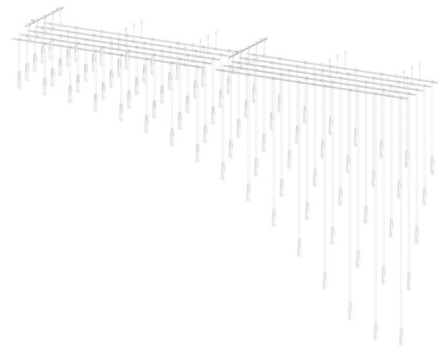

Lightology

lightology.com
866-954-4489
04-20-26

Project: _____
 Company: _____
 Location: _____ Fixture Type: _____
 SPEC #: **SON1381595**
 Approved On: _____ Approved By: _____

Suspenders Parallels Linear Chandelier with Teardrops

By SONNEMAN

Description

The Suspenders Parallels Linear Chandelier with Teardrops features an array of teardrop-shaped, etched glass shades with integrated LED light sources. The shades are arranged in five rows and the hanging height of each is adjustable, allowing for the creation of unique installations.

Shown in satin white / etched glass

Specifications

COLOR	Etched Glass
BODY FINISH	Satin White
WATTAGE	120W
DIMMER	Low Voltage Electronic
DIMENSIONS	116.5"L x 42.25"W x 6.5"H
INTEGRATED LED MODULE	40 x LED/3W/120V LED

Technical Information

COLOR RENDERING	90 CRI
LAMP COLOR	3000K
LUMENS/WATT	3,666.67
LUMINOUS FLUX	11000 lumens

CLICK TO VIEW PRODUCT

Notes: