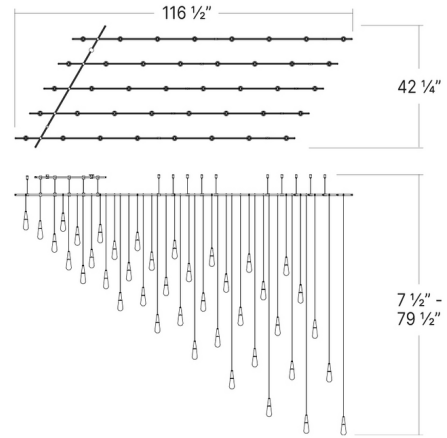

By SONNEMAN

Description

The Suspenders Parallels Linear Chandelier with Teardrops features an array of teardrop-shaped, etched glass shades with integrated LED light sources. The shades are arranged in five rows and the hanging height of each is adjustable, allowing for the creation of unique installations.

Shown in satin white / etched glass

Specifications

COLOR	Etched Glass
BODY FINISH	Satin White
WATTAGE	120W
DIMMER	Low Voltage Electronic
DIMENSIONS	116.5"L x 42.25"W x 6.5"H
INTEGRATED LED MODULE	40 x LED/3W/120V LED