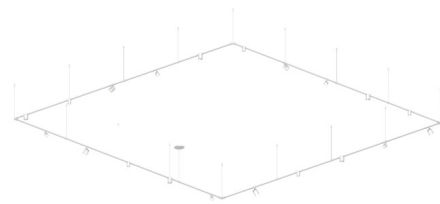

Lightology

lightology.com
866-954-4489
04-19-26

Project: _____

Company: _____

Location: _____ Fixture Type: _____

SPEC #: **SON1381599**

Approved On: _____ Approved By: _____

Suspenders Path Square Chandelier with Cylinders

By SONNEMAN

Description

The Suspenders Path Square Chandelier with Cylinders features a sleek, square frame with cylindrical lights providing both downward and directional illumination. The fixture can be mounted near the ceiling or suspended on cables, making it a versatile lighting solution for both residential and commercial spaces.

Specifications

COLOR	N/A
BODY FINISH	Satin White
WATTAGE	116W
DIMMER	N/A
DIMENSIONS	147"W x 3"H x 147"D
INTEGRATED LED MODULE	20 x LED/5.8W/120V LED

Technical Information

COLOR RENDERING	90 CRI
LAMP COLOR	3000K
LUMENS/WATT	1,327.59
LUMINOUS FLUX	7700 lumens