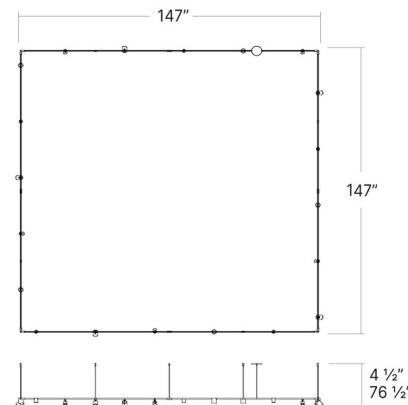

Shown in satin white