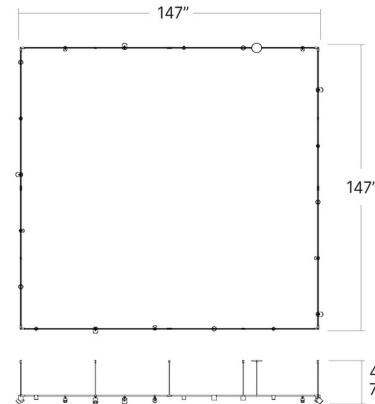

Shown in satin white