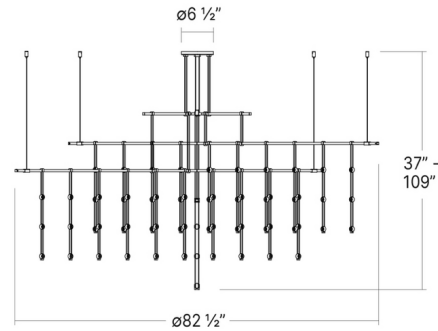

CLICK TO VIEW PRODUCT

Notes: