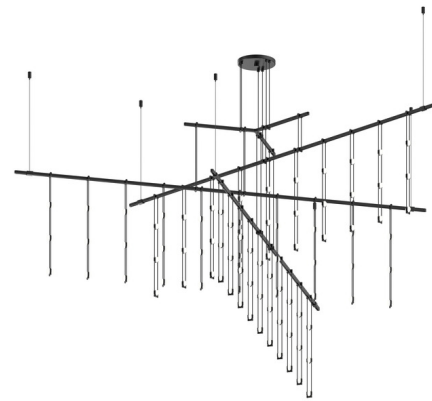

Lightology

lightology.com
866-954-4489
04-21-26

Project: _____
 Company: _____
 Location: _____ Fixture Type: _____
 SPEC #: **SON1381600**
 Approved On: _____ Approved By: _____

Suspenders Tri-Bar 4-Tier Chandelier with Ladder Lights

By SONNEMAN

Description

The Suspenders Tri-Bar 4-Tier Chandelier with Ladder Lights features a trio of linear pendants suspended from a three-armed chandelier. Each linear bar is adorned with strands of ladder lights, which produce a dazzling sparkle from the acrylic globes. The chandelier's large size and impressive display of lights will make a bold statement in residential, hospitality, or commercial spaces.

Specifications

COLOR	N/A
BODY FINISH	Satin Black
WATTAGE	90W
DIMMER	Low Voltage Electronic
DIMENSIONS	82.5"W x 36"H x 82.5"D
INTEGRATED LED MODULE	90 x LED/1W/120V LED

Technical Information

COLOR RENDERING	90 CRI
LAMP COLOR	3000K
LUMENS/WATT	3,240.00
LUMINOUS FLUX	3240 lumens