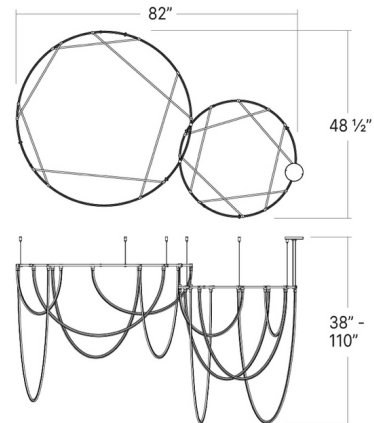

CLICK TO VIEW PRODUCT

Notes: