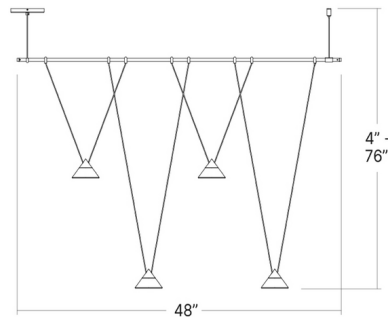

CLICK TO VIEW PRODUCT

Notes: