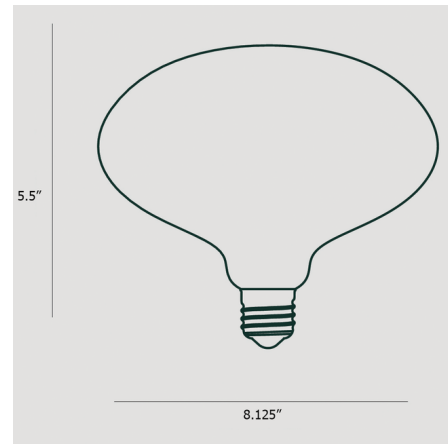

Lightology

lightology.com
866-954-4489
06-08-26

Project: _____
Company: _____
Location: _____ Fixture Type: _____
SPEC #: **TAL1381631**
Approved On: _____ Approved By: _____

Oval II Medium Base 8W 120V Warm Dim Bulb By Tala

Description

The Oval II Medium Base Warm Dim Bulb is an updated version of Tala's popular Oval bulb with a larger size for a more impressive, eye-catching display. The bulb is crafted from mouth-blown, matte white glass and features Warm Dim LED technology, which warms the color temperature of the light from 2800K to 2000K as it dimmed.

Shown in matte white

Specifications

COLOR	N/A
BODY FINISH	Matte White
WATTAGE	N/A
DIMMER	Low Voltage Electronic
DIMENSIONS	8.125"W x 6.875"H
BULB	N/A
COUNTRY OF ORIGIN	China

Technical Information

LAMP LIFE	15000 hours
COLOR RENDERING	95 CRI
LAMP COLOR	
LUMINOUS FLUX	720 lumens