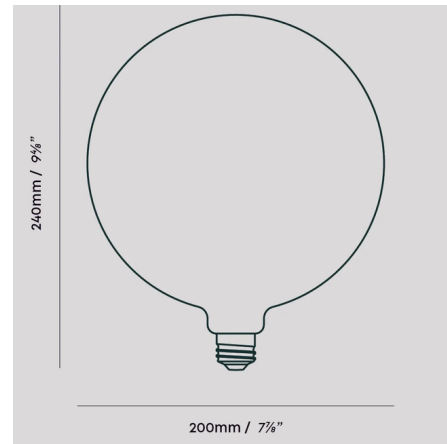

### Description

The Sphere V Globe G200 Medium Base Warm Dim Bulb features Dim to Warm color temperature (2800K to 2000K) offering a warm and amber glow when dimmed. Available in an 8 watt, 120 volt, 2000K-2800K color temperature, 95+CRI, 720 lumens. Equivalent to a 56 watt incandescent. IP54 rated for wet locations. Dimmable with a low voltage electronic ELV dimmer, sold separately.

### Specifications

COLOR . . . . . N/A  
BODY FINISH . . . . . Matte White  
WATTAGE . . . . . 8W  
DIMMER . . . . . Low Voltage Electronic  
DIMENSIONS . . . . . 7.875"W x 9.5"H  
BULB NOT INCLUDED . . . . . 1 x Edison Globe/Medium (E26)/8W/120V LED  
COUNTRY OF ORIGIN . . . . . China

### Technical Information

LAMP LIFE . . . . . 15000 hours  
COLOR RENDERING . . . . . 95 CRI  
LAMP COLOR  
LUMENS/WATT . . . . . 90.00  
LUMINOUS FLUX . . . . . 720 lumens

Shown in matte white

CLICK TO VIEW PRODUCT