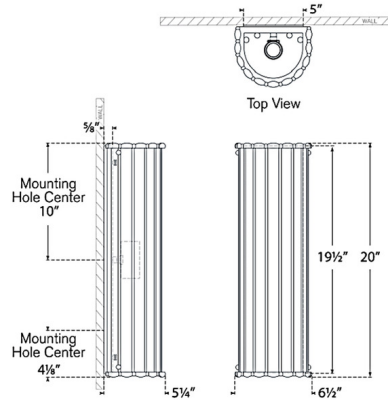

By Visual Comfort Signature

Description

The Rosehill Bathroom Vanity Light brings a decorative beauty to your interior space. The scalloped white strie glass, subtle metalwork, casts warm shadows of light across your room.

Shown in hand-rubbed antique brass / white strie

Specifications

COLOR	White Strie
BODY FINISH	Hand-Rubbed Antique Brass
WATTAGE	16W
DIMMER	Standard 120V
DIMENSIONS	6.5"W x 20"H x 5.25"D
BULB NOT INCLUDED	2 x B10/Candelabra (E12)/8W/120V LED