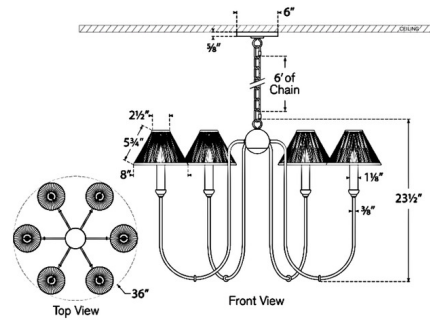

By Visual Comfort Signature

Description

The Ingela Chandelier brings a clean simplicity to your interior space. The central globe holds curved arms slim candleholders that are topped with wide cone shaped pleated silk shades that cast warm shadows across your room.

Shown in hand-rubbed antique brass / silk pleat

Specifications

COLOR Silk Pleat
 BODY FINISH Hand-Rubbed Antique Brass
 WATTAGE 39W
 DIMMER Standard 120V
 DIMENSIONS 36"W x 23.5"H
 BULB NOT INCLUDED 6 x B10/Candelabra (E12)/6.5W/120V LED

Technical Information

PRODUCT DIMENSIONS Adjustable Chain Length: 72"

CLICK TO VIEW PRODUCT

Notes: