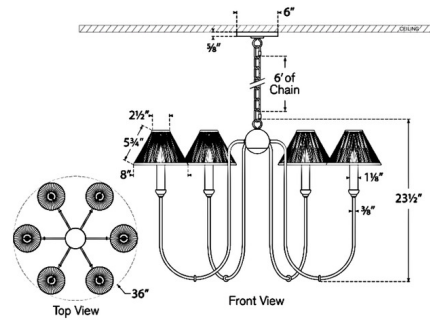

By Visual Comfort Signature

Description

The Ingela Chandelier brings a clean simplicity to your interior space. The central globe holds curved arms slim candleholders that are topped with wide cone shaped pleated silk shades that cast warm shadows across your room.

Shown in modern iron / silk pleat

Specifications

COLOR Silk Pleat
BODY FINISH Modern Iron
WATTAGE 39W
DIMMER Standard 120V
DIMENSIONS 36"W x 23.5"H
BULB NOT INCLUDED 6 x B10/Candelabra (E12)/6.5W/120V LED