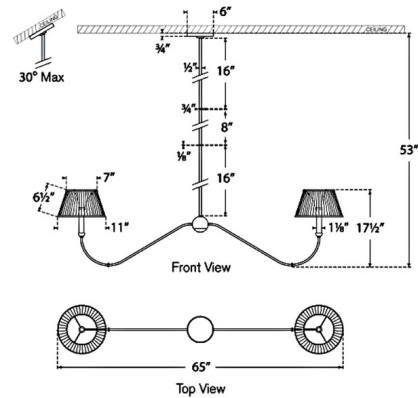

Specifications

COLOR Silk Pleat
BODY FINISH Polished Nickel
WATTAGE 13W
DIMMER Standard 120V
DIMENSIONS 65"L x 11"W x 17.5"H
BULB NOT INCLUDED 2 x B10/Candelabra (E12)/6.5W/120V LED

Technical Information

PRODUCT DIMENSIONS Downrods: One 8" and Two 16" Included

Notes:

Shown in polished nickel / silk pleat

CLICK TO VIEW PRODUCT