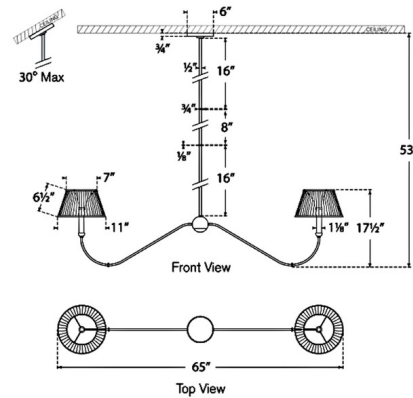

Specifications

COLOR Silk Pleat
 BODY FINISH Polished Nickel
 WATTAGE 13W
 DIMMER Standard 120V
 DIMENSIONS 65"L x 11"W x 17.5"H
 BULB NOT INCLUDED 2 x B10/Candelabra (E12)/6.5W/120V LED

Technical Information

PRODUCT DIMENSIONS Downrods: One 8" and Two 16" Included

Shown in polished nickel / silk pleat

CLICK TO VIEW PRODUCT

Notes: