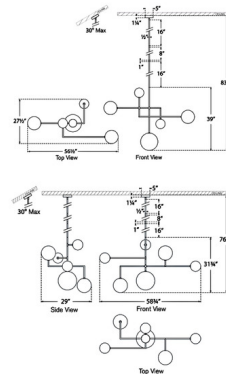

### Specifications

COLOR	Clear
BODY FINISH	Polished Nickel
WATTAGE	75W
DIMMER	Low Voltage Electronic
DIMENSIONS	56.5"L x 29"W x 39"H
INTEGRATED LED MODULE	5 x LED/15W/120V LED

### Technical Information

PRODUCT DIMENSIONS	Downrods: One 8" and Two 16" Included
LAMP COLOR	2700K
LUMENS/WATT	120.00
LUMINOUS FLUX	1800 lumens

CLICK TO VIEW PRODUCT

Notes: