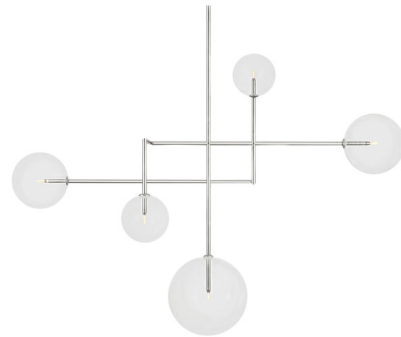

### Description

The Linnea Linear Chandelier brings a bold minimalism to your interior space. The smooth slim arms are complemented by varying sizes of glass globes that cast warm shadows across your room. Sloped ceiling compatible up to 30 degrees.

Shown in polished nickel / clear

### Specifications

COLOR	Clear
BODY FINISH	Polished Nickel
WATTAGE	75W
DIMMER	Low Voltage Electronic
DIMENSIONS	56.5"L x 29"W x 39"H
INTEGRATED LED MODULE	5 x LED/15W/120V LED

### Technical Information

PRODUCT DIMENSIONS	Downrods: One 8" and Two 16" Included
LAMP COLOR	2700K
LUMENS/WATT	120.00
LUMINOUS FLUX	1800 lumens

CLICK TO VIEW PRODUCT

Notes: