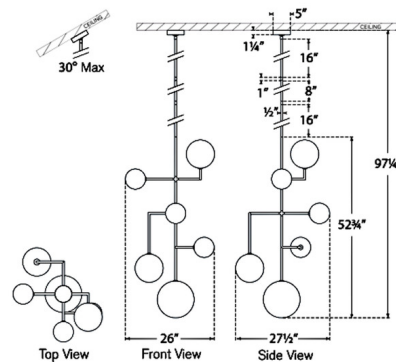

### Description

The Linnea Entry Chandelier brings a bold minimalism to your interior space. The smooth slim arms are complemented by varying sizes of glass globes that cast warm shadows across your room. Sloped ceiling compatible up to 30 degrees.

### Specifications

COLOR . . . . . Soft Etched  
BODY FINISH . . . . . Hand-Rubbed Antique Brass  
WATTAGE . . . . . 108W  
DIMMER . . . . . Low Voltage Electronic  
DIMENSIONS . . . . . 26"W x 52.75"H  
INTEGRATED LED MODULE . . . . . 6 x LED/18W/120V LED

### Technical Information

PRODUCT DIMENSIONS . . . . . Downrods: One 8" and Two 16" Included  
LAMP COLOR . . . . . 2700K  
LUMENS/WATT . . . . . 120.00  
LUMINOUS FLUX . . . . . 2160 lumens

Shown in hand-rubbed antique brass / soft etched