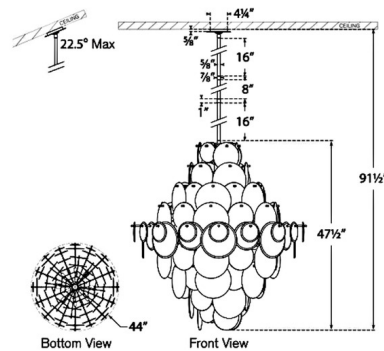

### Specifications

COLOR	Clear Striae
BODY FINISH	Gild
WATTAGE	130W
DIMMER	Standard 120V
DIMENSIONS	44"W x 47.5"H
BULB NOT INCLUDED	26 x C11/Candelabra (E12)/5W/120V LED

### Technical Information

PRODUCT DIMENSIONS . . . . . Downrods: One 8" and Two 16" Included

CLICK TO VIEW PRODUCT

Notes: