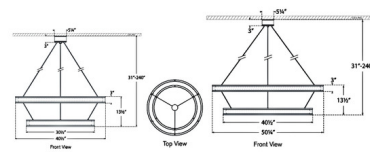

By Visual Comfort Signature

Description

The Connery Tier Chandelier brings a sleek minimalist look to your interior space. The dual statement rings are trimmed on the top and bottom edges, each holding an inner reflective light source that casts warm shadows across your room. Note: Height is not adjustable after installation.

Shown in matte white / antique burnished brass

Specifications

COLOR N/A
 BODY FINISH Matte White / Antique Burnished Brass
 WATTAGE 450W
 DIMMER Low Voltage Electronic
 DIMENSIONS 40.5"W x 13.5"H
 INTEGRATED LED MODULE 6 x LED/75W/120V LED

Technical Information

PRODUCT DIMENSIONS Min/Max Adjustable Overall Height: 31" - 240"
 LAMP COLOR 2700K
 LUMENS/WATT 120.00
 LUMINOUS FLUX 9000 lumens

CLICK TO VIEW PRODUCT

Notes: