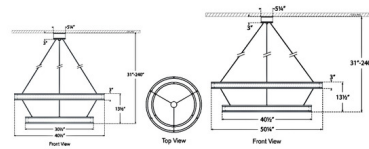

Description

The Connery Tier Chandelier brings a sleek minimalist look to your interior space. The dual statement rings are trimmed on the top and bottom edges, each holding an inner reflective light source that casts warm shadows across your room. Note: Height is not adjustable after installation.

Shown in matte white / antique burnished brass

Specifications

COLOR N/A
BODY FINISH Matte White / Antique Burnished Brass
WATTAGE 450W
DIMMER Low Voltage Electronic
DIMENSIONS 40.5"W x 13.5"H
INTEGRATED LED MODULE 6 x LED/75W/120V LED

Technical Information

PRODUCT DIMENSIONS Min/Max Adjustable Overall Height: 31" - 240"
LAMP COLOR 2700K
LUMENS/WATT 120.00
LUMINOUS FLUX 9000 lumens

CLICK TO VIEW PRODUCT

Notes: