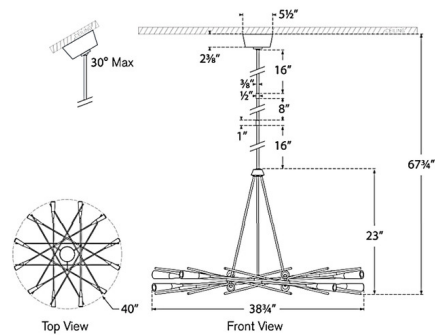

CLICK TO VIEW PRODUCT

Notes: