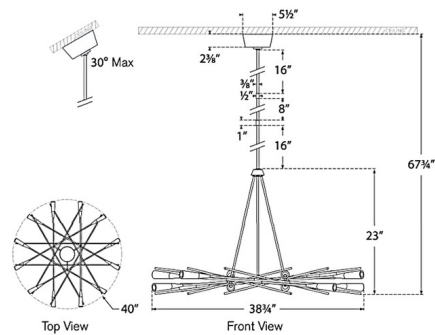

By Visual Comfort Signature

Description

The Stellar Radial Chandelier brings a clean, sputnik look to your interior space. This piece embodies modern design in its cluster of slim stems and small yet bright LED lights. Frosted acrylic shades diffuse the light, providing a layer of warm ambient lighting for a range of settings. Sloped ceiling up to 30 degrees max. Note: Custom Overall Heights are available. For quotes, please contact our sales team.

Shown in polished nickel

Specifications

COLOR	N/A
BODY FINISH	Polished Nickel
WATTAGE	660W
DIMMER	Low Voltage Electronic
DIMENSIONS	40"W x 23"H
INTEGRATED LED MODULE	12 x LED/55W/120V LED

Technical Information