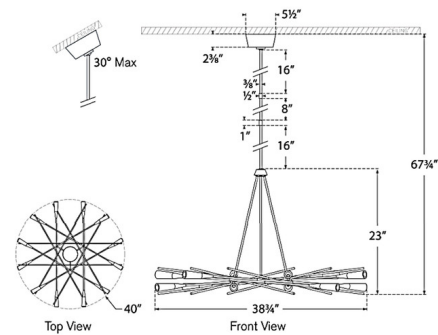

CLICK TO VIEW PRODUCT

Notes: