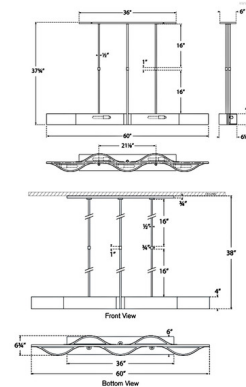

Shown in bronze / frosted

Specifications

COLOR	Frosted
BODY FINISH	Bronze
WATTAGE	150W
DIMMER	Low Voltage Electronic
DIMENSIONS	60"L x 10.25"W x 4"H
INTEGRATED LED MODULE	5 x LED/30W/120V LED

Technical Information