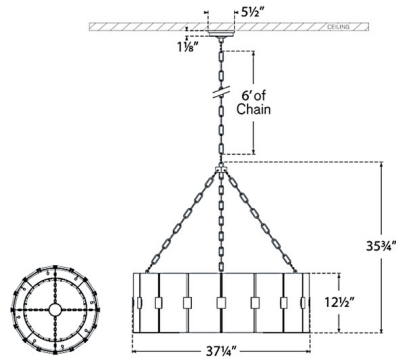

Note: Due to the weight of this fixture, additional ceiling support is required.

Shown in polished nickel / clear

Specifications

| | |
|-------------------|---|
| COLOR | Clear |
| BODY FINISH | Polished Nickel |
| WATTAGE | 104W |
| DIMMER | Standard 120V |
| DIMENSIONS | 37.25"W x 35.75"H |
| BULB NOT INCLUDED | 16 x B10/Candelabra (E12)/6.5W/120V LED |

Technical Information

| | |
|--------------------|------------------------------|
| PRODUCT DIMENSIONS | Adjustable Chain Length: 72" |
|--------------------|------------------------------|

CLICK TO VIEW PRODUCT