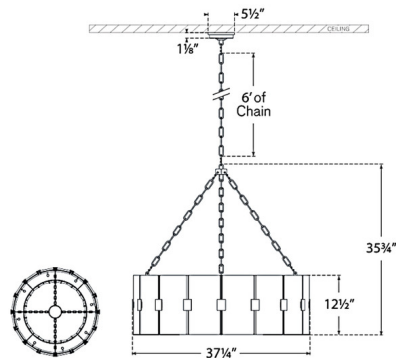

### Specifications

COLOR	Clear
BODY FINISH	Polished Nickel
WATTAGE	104W
DIMMER	Standard 120V
DIMENSIONS	37.25"W x 35.75"H
BULB NOT INCLUDED	16 x B10/Candelabra (E12)/6.5W/120V LED

### Technical Information

PRODUCT DIMENSIONS	Adjustable Chain Length: 72"
--------------------	------------------------------

CLICK TO VIEW PRODUCT

Notes: