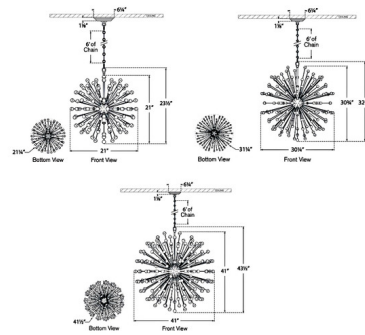

### Description

The Lys Chandelier brings an elegant sputnik design to your interior space. A central orb holds spike capped with Alabaster globes and bare bulbs, casting warm shadows of light across your room. Alabaster is a natural stone, variations in color and texture are expected. Note: Due to the weight of the 41.5 inch fixture, additional ceiling support is required.

### Specifications

COLOR . . . . . Alabaster  
BODY FINISH . . . . . Bronze  
WATTAGE . . . . . 66W  
DIMMER . . . . . Standard 120V  
DIMENSIONS . . . . . 21.25"W x 23.5"H  
BULB NOT INCLUDED . . . . . 12 x G16.5/Candelabra (E12)/5.5W/120V LED

### Technical Information

PRODUCT DIMENSIONS . . . . . Adjustable Chain Length: 72"

CLICK TO VIEW PRODUCT

Notes: