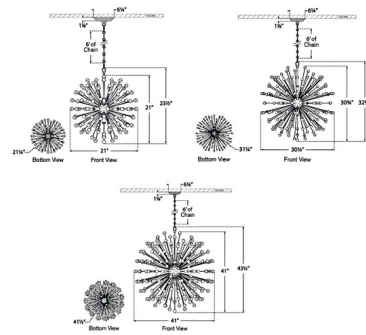

By Visual Comfort Signature

Description

The Lys Chandelier brings an elegant sputnik design to your interior space. A central orb holds spike capped with Alabaster globes and bare bulbs, casting warm shadows of light across your room. Alabaster is a natural stone, variations in color and texture are expected. Note: Due to the weight of the 41.5 inch fixture, additional ceiling support is required.

Shown in bronze / alabaster

Specifications

COLOR Alabaster
BODY FINISH Bronze
WATTAGE 66W
DIMMER Standard 120V
DIMENSIONS 21.25"W x 23.5"H
BULB NOT INCLUDED 12 x G16.5/Candelabra (E12)/5.5W/120V LED

Technical Information

PRODUCT DIMENSIONS Adjustable Chain Length: 72"

CLICK TO VIEW PRODUCT

Notes: