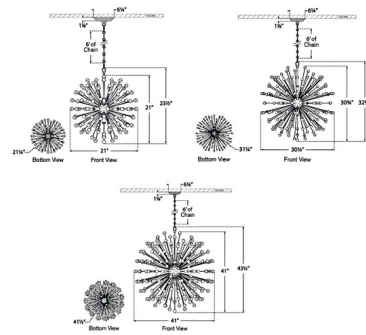

By Visual Comfort Signature

Description

The Lys Chandelier brings an elegant sputnik design to your interior space. A central orb holds spike capped with Alabaster globes and bare bulbs, casting warm shadows of light across your room. Alabaster is a natural stone, variations in color and texture are expected. Note: Due to the weight of the 41.5 inch fixture, additional ceiling support is required.

Shown in hand-rubbed antique brass / alabaster

Specifications

COLOR Alabaster
 BODY FINISH Hand-Rubbed Antique Brass
 WATTAGE 66W
 DIMMER Standard 120V
 DIMENSIONS 21.25"W x 23.5"H
 BULB NOT INCLUDED 12 x G16.5/Candelabra (E12)/5.5W/120V LED