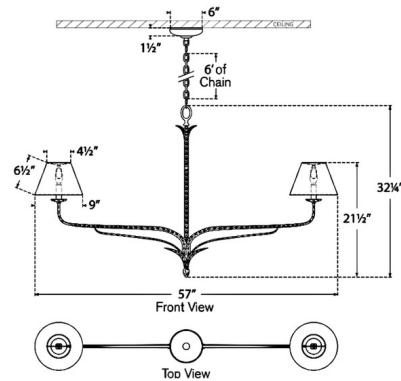

Shown in milano gold / linen

Specifications

COLOR Linen
BODY FINISH Milano Gold
WATTAGE 13W
DIMMER Standard 120V
DIMENSIONS 57"W x 32.25"H
BULB NOT INCLUDED 2 x B10/Candelabra (E12)/6.5W/120V LED

Technical Information

PRODUCT DIMENSIONS Adjustable Chain Length: 72"

CLICK TO VIEW PRODUCT

Notes: