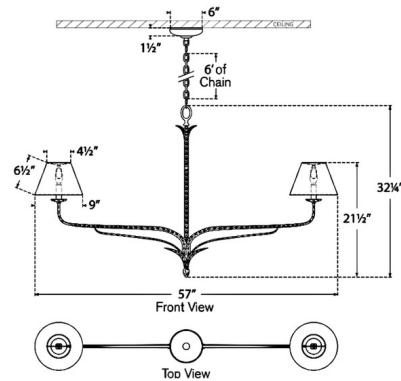

Shown in milano gold / linen

Specifications

COLOR . . . . . Linen
BODY FINISH . . . . . Milano Gold
WATTAGE 13W
DIMMER . . . . . Standard 120V
DIMENSIONS . . . . . 57"W x 32.25"H
BULB NOT INCLUDED . . . . . 2 x B10/Candelabra (E12)/6.5W/120V LED

Technical Information

PRODUCT DIMENSIONS . . . . . Adjustable Chain Length: 72"

CLICK TO VIEW PRODUCT

Notes: