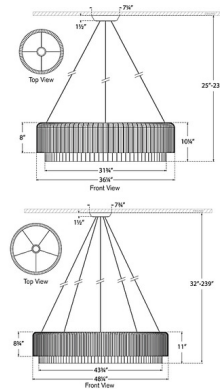

### Specifications

COLOR . . . . . Clear  
 BODY FINISH . . . . . Hand-Rubbed Antique Brass  
 WATTAGE . . . . . 360W  
 DIMMER . . . . . Low Voltage Electronic  
 DIMENSIONS . . . . . 36.25"W x 10.25"H  
 INTEGRATED LED MODULE . . . . . 8 x LED/45W/120V LED

### Technical Information

PRODUCT DIMENSIONS . . . . . Min/Max Adjustable Height: 25" - 239"  
 LAMP COLOR . . . . . 2700K  
 LUMENS/WATT . . . . . 120.00  
 LUMINOUS FLUX . . . . . 5400 lumens

Shown in hand-rubbed antique brass / clear