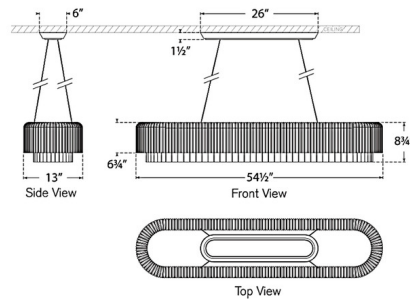

### Description

The Maderno Linear Chandelier brings a bold, contemporary glam to your interior space. The lineal, oval frame hold two layers of organic ribbed glass that casts spangling shadows of light across your room. Height is not adjustable after installation. Note: Due to the weight of this fixture, additional ceiling support is required.

### Specifications

COLOR . . . . . Clear  
BODY FINISH . . . . . Hand-Rubbed Antique Brass  
WATTAGE . . . . . 720W  
DIMMER . . . . . Low Voltage Electronic  
DIMENSIONS . . . . . 54.5"L x 13"W x 8.75"H  
INTEGRATED LED MODULE . . . . . 12 x LED/60W/120V LED

### Technical Information

PRODUCT DIMENSIONS . . . . . Min/Max Adjustable Height: 15" - 228"  
LAMP COLOR . . . . . 2700K  
LUMENS/WATT . . . . . 120.00  
LUMINOUS FLUX . . . . . 7200 lumens

Shown in hand-rubbed antique brass / clear